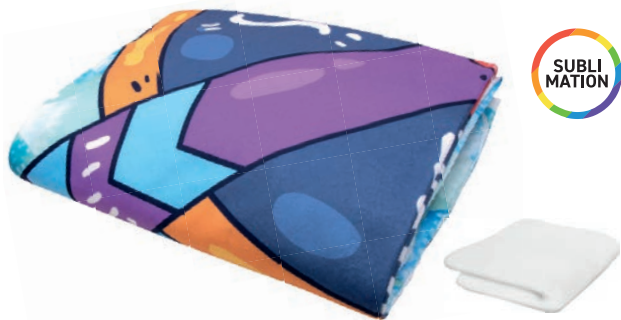

### Cozy 37516

Polyester blanket of 120 x 160 cm, with zigzag design. Presented with a grey ribbon on the front.

**Mat.** Polyester **Dim.** 120 x 160 cm **Pm.** E:Lace: 12 x 3 cm / BO:Blanket Consult  
**Packing** 12 **Individual Polybag Cod.** E (1 col.) / BO / M03