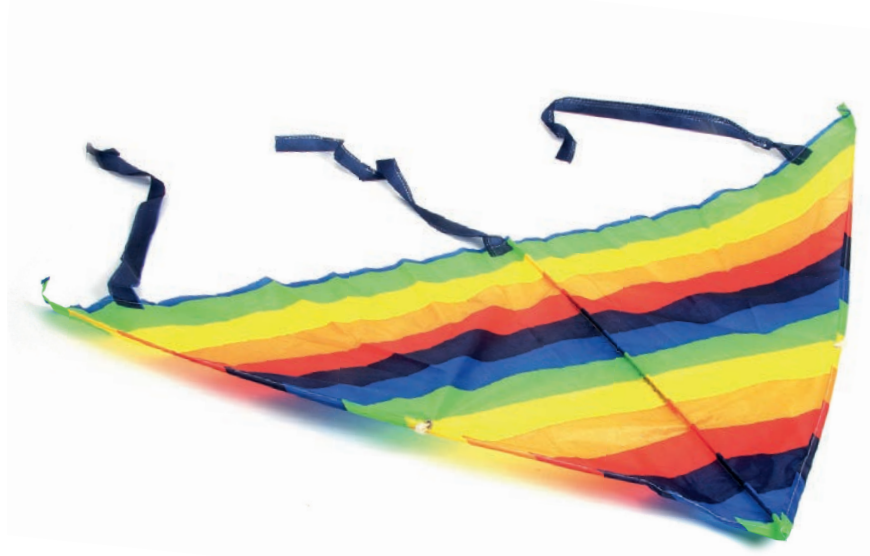

Kite

Enjoy the wind!

Kite 31066

170T polyester kite with lines design and bands. It is presented folded within a bag in the same material to comfortably transport it.

Mat. Polyester 170T **Dim.** 115 x 58 cm **Pm.** 6 x 6 cm **Packing** 50/250
Individual Polybag Cod. D (1 col.)