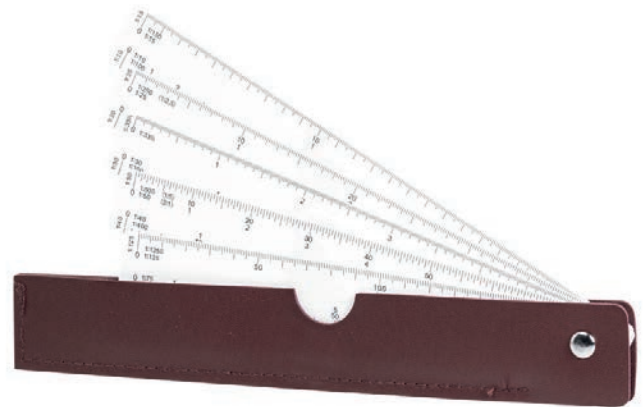

Luxe 24156

10 glasspack scales with large printing area. Presented within an imitation leather pouch.

Mat. Leather Looking **Dim.** 20 x 3 cm **Pm.** B: 6 x 1 cm (case) / C: 14,5 x 1 cm (scale) / L2: 6 x 1 cm (case)
Cod. B / C (1 col.) / L2