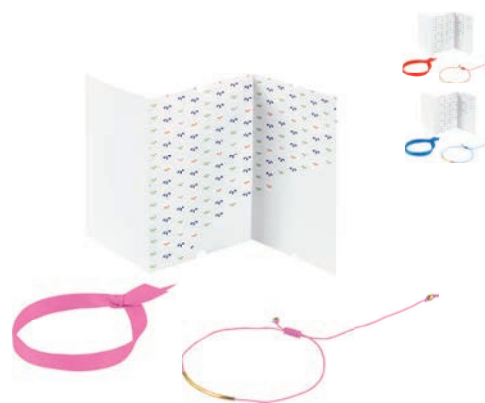

Best Friend 36001

Elegant bracelet with excellent packaging to print and give the utility of a different gift

Mat. Polyester Dim. Bracelet: 29,5 cm / Cardboard: 12 x 19,5 cm
Pm. Bracelet: 10 x 0,6 cm / Cardboard: cm **Packing** 50 / 1200
Individual Polybag **Cod.** C (1 col.)