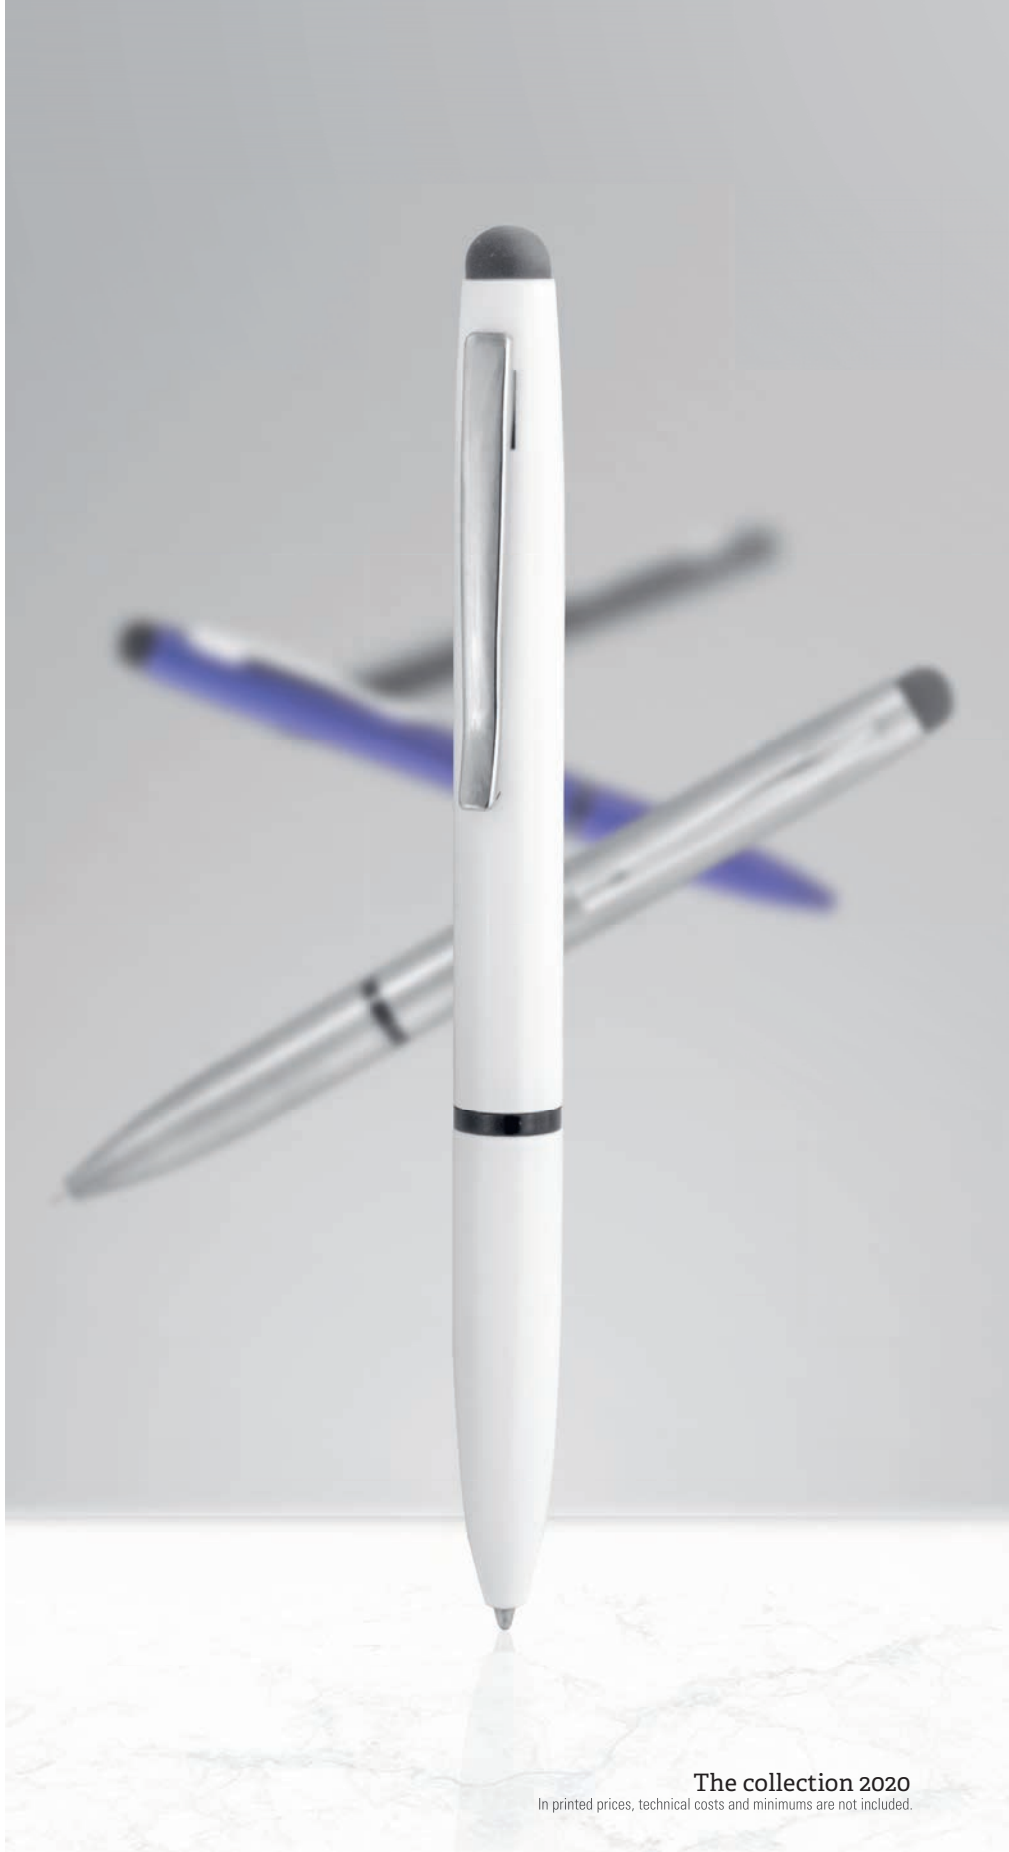

## Graduate 39051

Pen made of aluminum with metallic finish and pointer for touch screens in its top.

**Mat.** Aluminum **Dim.** 12,5 cm **Pm.** 4 x 0,4 cm **Packing** 50 / 1000  
**Individual** Polybag **Cod.** B (2 col.) / L1 / M01