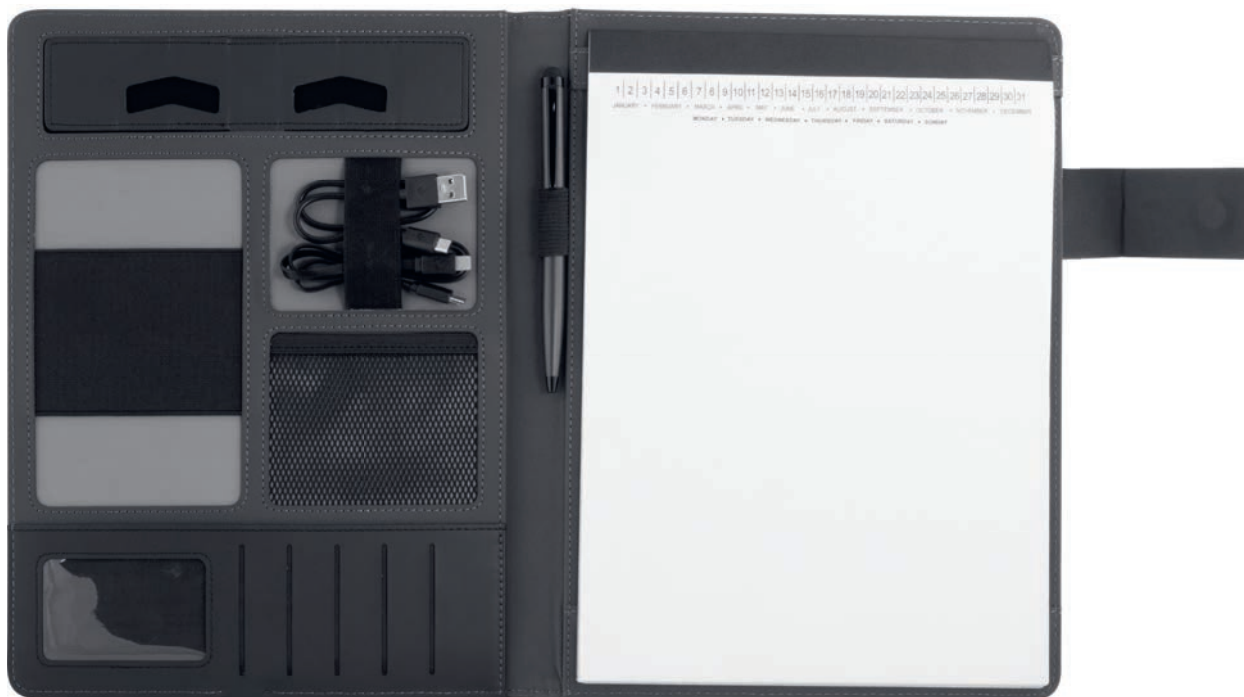

## Notary

*For the geekiest businessman*

4000mAh powerbank with wireless charging

Smartphone holder

Built-in MicroUSB charging port