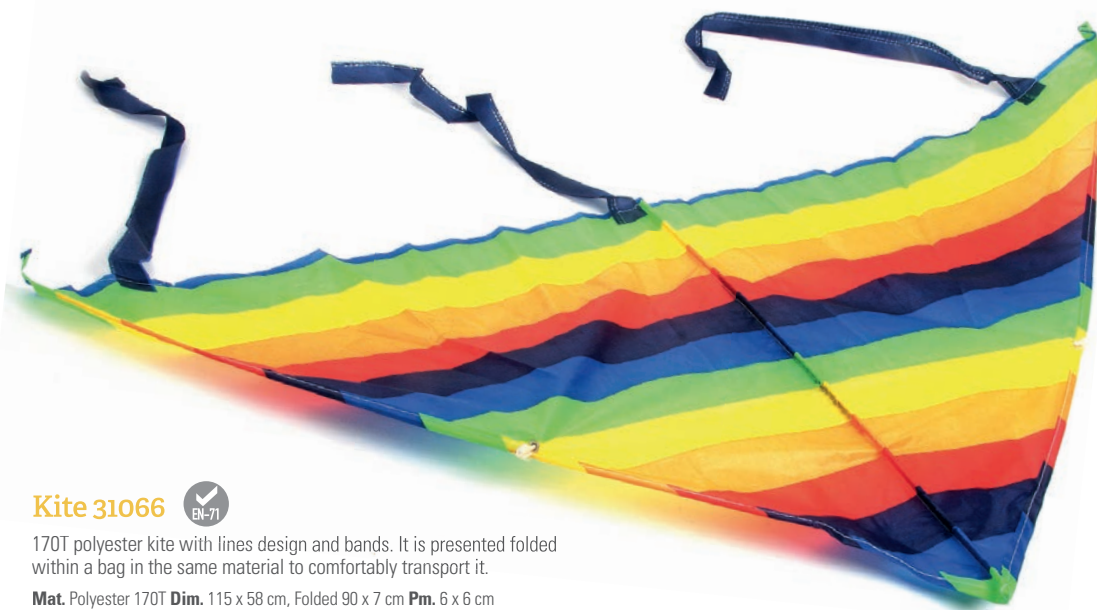

Kite 31066

170T polyester kite with lines design and bands. It is presented folded within a bag in the same material to comfortably transport it.

Mat. Polyester 170T **Dim.** 115 x 58 cm, **Folded** 90 x 7 cm **Pm.** 6 x 6 cm
Packing 50 / 250 **Individual Polybag** **Cod.** D (1 col.)

Kite

Enjoy a windy day!