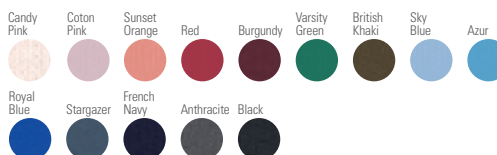

Colours 39109

Available colours: