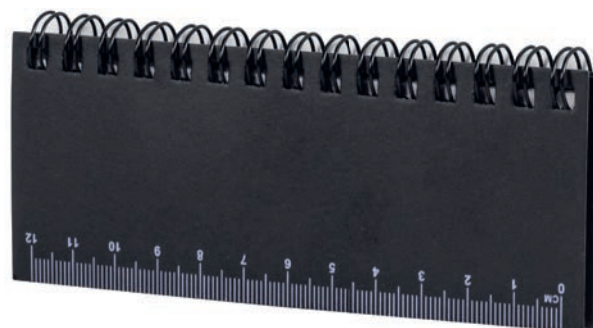

### Bombilla 33050

Cardboard light bulb-shaped bookmark and ruler including sticky notes in different colours and sizes.

**Mat.** Cardboard **Dim.** 6 x 21 cm **Pm.** Front: 3,5 x 2 cm / Back higher part: 3,5 x 2 cm  
Back lower part: 3,5 x 9,5 cm **Packing** 250 (50) / 500 **Individual Polybag** **Cod.** B (2 col.) / M02