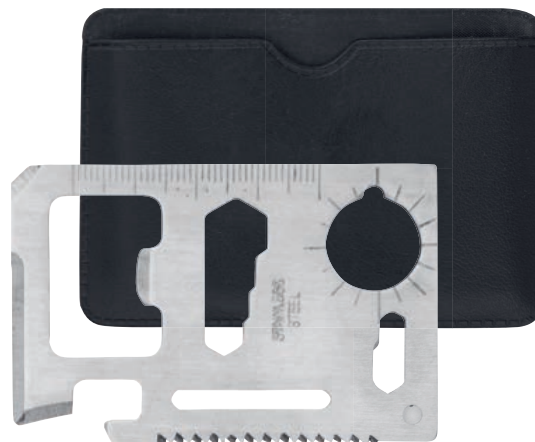

Flat 34003

Stainless steel multitool with different meters presented within a hard case.

Mat. Stainless Steel **Dim.** 8 x 5,5 cm **Pm.** C: 2,5 x 6 cm / L1: 2 x 0,30 cm / 1 x 1 cm

Packing 100 / 1000 **Individual** Polybag **Cod.** C (Pouch)(1 col.) / L1 (Plate)