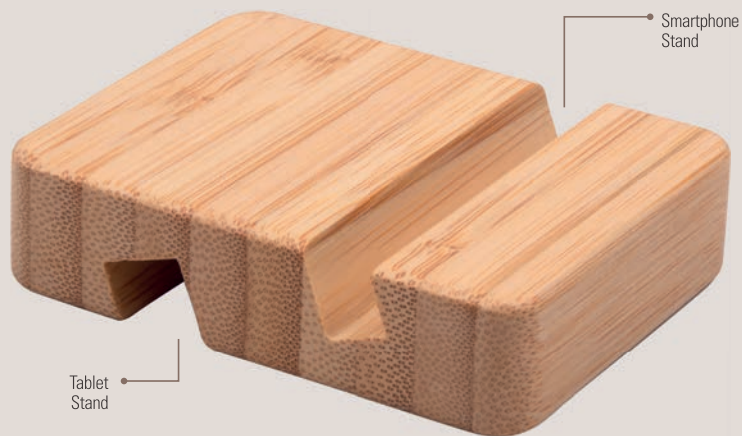

### Lan 50057

Retractable mobile holder

**Mat.** Plastic **Dim.** Diam. 4 x 3 cm **Pm.** A: 2 x 2 cm DG: 2 x 2  
**Packing** 100 / 1000 **Cod.** A (1 col.) / DG1

### Grab 38068

Magnetic mobile phones holder manufactured in ABS to place on the car dashboard.

**Mat.** Abs **Dim.** 4 x 4 cm **Pm.** 1,5 x 1,5 cm **Packing** 200 **Individual Individual Box Cod.** DG3 / L2

## Grille

*Magnetic mobile holder for a perfect grip while driving*