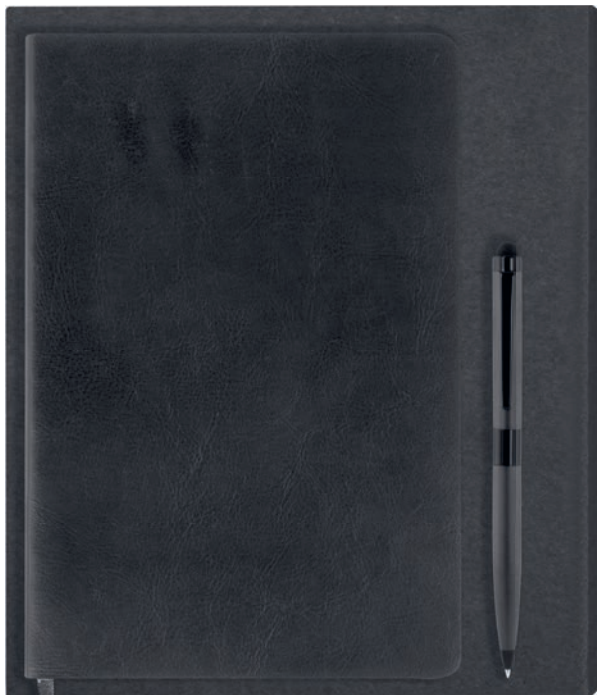

Notebooks sets

*The perfect gift to
make your brand
unforgettable*

Set Outfit Man New 39539

Set including a softcover notebook made of pu with 96 stripped cream coloured sheets and a pen made of metal in black colour with a touch end for mobile devices in its top part.

Mat. Pu / Metal / Cardboard **Dim.** Notebook 14,5 x 1,5 x 21 A5 / Pen 13,5 cm **Pm. C:** Box: 9 x 15 cm / Notebook: 9 x 15 cm / Pen: 3 x 0,5 cm / L2: Pen: 4,5 x 0,5 cm / Notebook: / L2 < 20 cm² / L3 > 20 cm² / L4 > 70 cm² / TI / TIC: 10 x 10 cm **Packing 40 Individual** Individual Box **Cod.** C (2 col.) / L2 / L3 / L4 / TI / TIC

Set Outfit Woman 37541

Set composed of pink notebook size B6, with hard covers and 96 plain cream colored sheets inside, and matching ballpoint pen made of metal. Presented in cardboard box.

Mat. Metal/Pu **Dim.** Notebook: 13 x 18 x 1,5 cm (B6) / Pen: 13,5 cm **Pm. C:** Box: 9 x 15 cm / Notebook: 9 x 15 cm / Ball pen: 3 x 0,5 cm / L2: Ball pen: 3,5 x 0,5 cm / Notebook: L2 < 20 cm² / L3 > 20 cm² / L4 > 70 cm² / DG5: 12,5 x 17,5 cm **Packing 40 Individual** Carton Box **Cod.** C (1 col.) / L2 / L3 / L4 / DG5