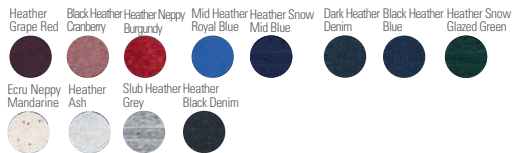

Special heathers 39084

Available colours:

REF. 39084

352 Leisure