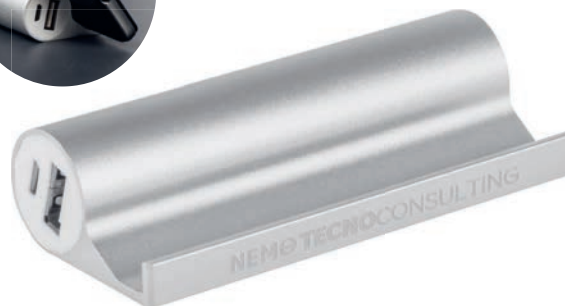

Stand 36552

2,600 mAh Power bank 2 in 1, it is also a perfect stand for your Smartphone. Cable included

Mat. Aluminum **Dim.** 9,2 x 4 x 2 cm **Pm.** F: 6 x 1 cm / L2: 8,5 x 0,8 cm **Packing** 50 / 100 **Individual** Carton Box **Cod.** F (1 col.) / L2