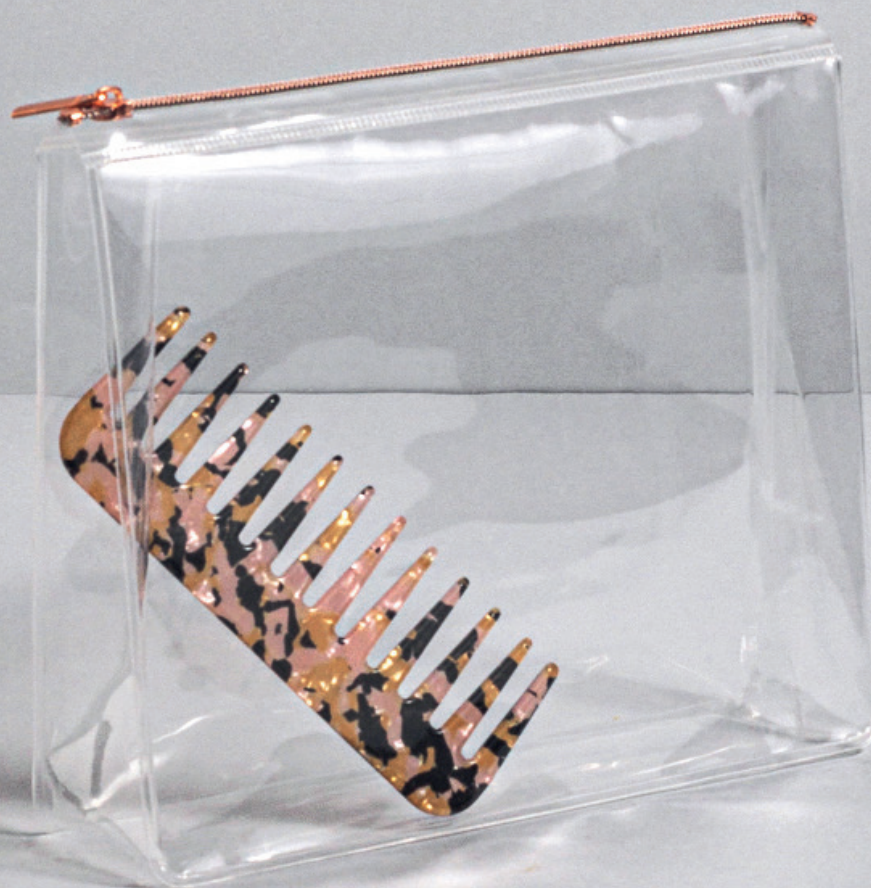

!
NEW

Thera 50009

Toilet bag made of Eva material with zipper metallic finish. No PVC.

Mat. Eva **Dim.** 19 x 5 x 16 cm **Pm.** 10 x 7 cm **Packing** 400

Individual Plastic bag **Cod.** C (1 col.)/ M02