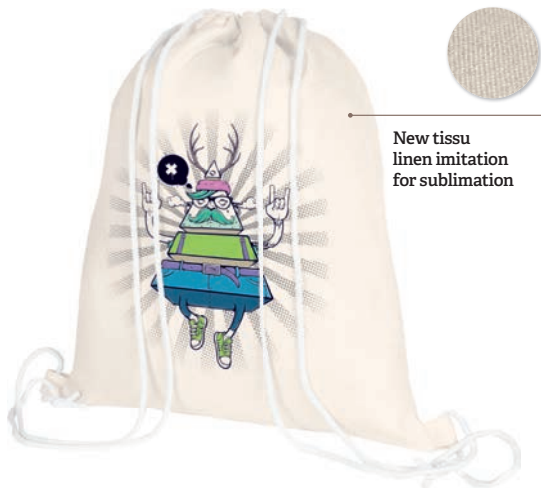

New tissu
linen imitation
for sublimation

Sion Backpack 39071

Backpack made of 100% polyester with soft touch, in a special design for sublimation printing.

Mat. Polyester **Dim.** 34 x 40 cm

Pm. Sublimation: 20 x 25 / 28 x 35 cm

Packing. 10 / 100 **Cod.** SB / M03