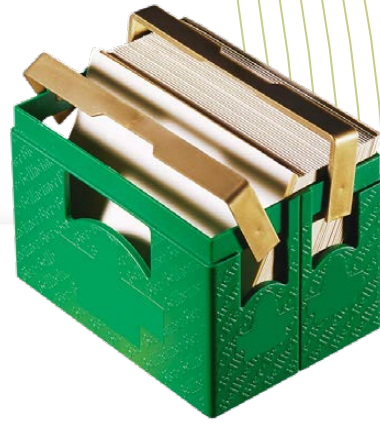

Jotter box *Beer crate*

Clever accessory for notes in beer crate look. Available without bar. Ideal for catering or drinks industry.

Plastic / PS
105 x 65 x 75 mm

50 pcs, Schumpffolie
5