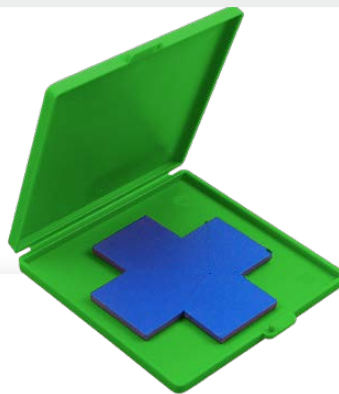

Motif puzzle *The enigma of the cross*
▲ Toy