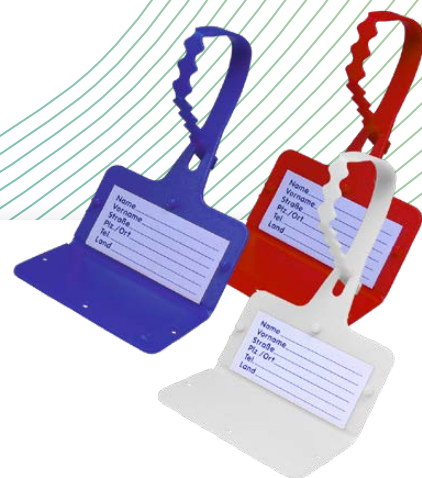

04212 Luggage tag *Address*

04212 Étiquette de valise *Address*

Not just for holidaymakers. Fold-up address tag with glue-in address field and adjustable strap.

Plastic / Polypropylen
208 x 60 x 2 mm

500 pcs, without individual carton
5