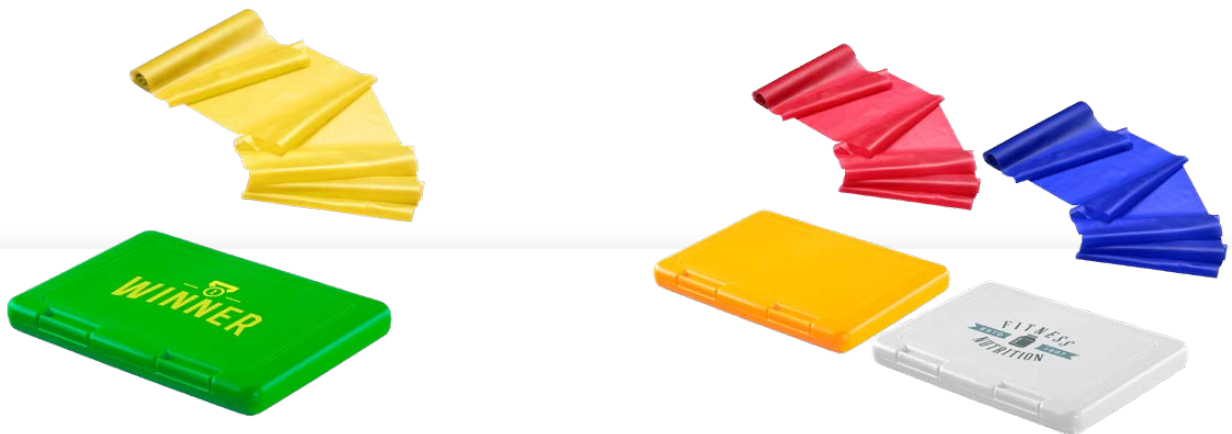

Fitness center *To Go, light*

Simply train anywhere. Flexible gymnastic band (09380) for training and working different muscles and muscle groups as well as strengthening the back. Diverse, low impact exercises using this band creates a better sensation for your body. Resistance: light. Packed in our "slim" tin case (05241). Imould finishing is possible. **Sports**

Fitness center To Go,
medium
▲ **Sports**

Fitness center To Go,
strong
▲ **Sports**

Plastic / latex
185 x 128 x 18 mm

100 pcs, without individual carton
5