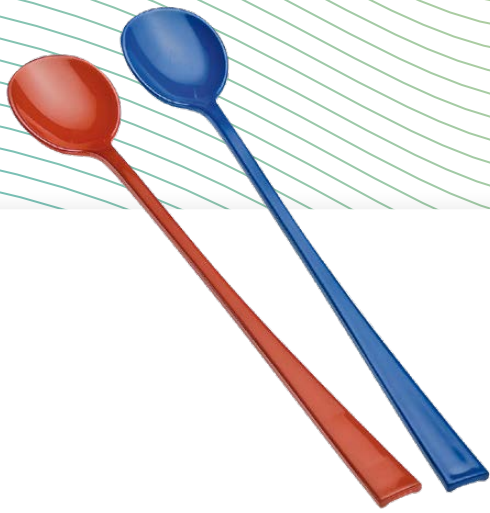

Spoon

Long handle

Universally usable long-handled spoon made of food-safe Plastic. Perfect for ice-cream or latte macchiato.

Plastic / SAN
190 x 29 x 6 mm

1000 pcs, without individual carton
5