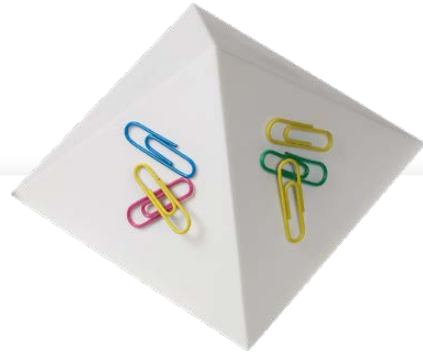

Paper clip holder *Magnet Pyramid*

The magnetic points on the inside keep the paper clips magically attracted to the pyramid. Supplied with 50, colourful, Plastic coated paper clips.

Plastic / PS
97 x 97 x 69 mm

50 pcs, individual carton +
polybag
5