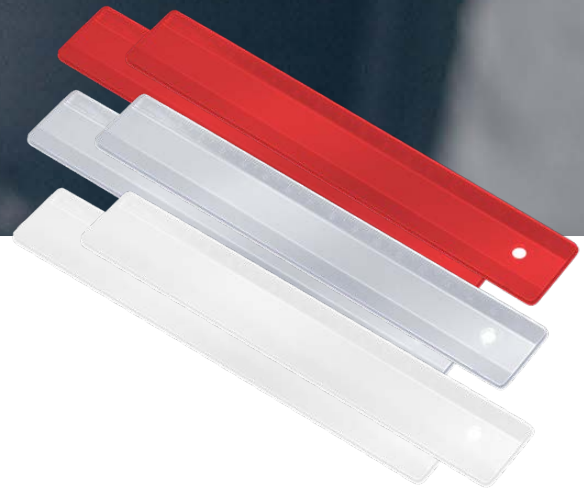

Ruler 20 cm

Ruler 16 cm

03884
 215 x 35 x 3 x 0 mm
 600 pcs, without individual carton

03883
 180 x 29 x 2 mm
 500 pcs, without individual carton