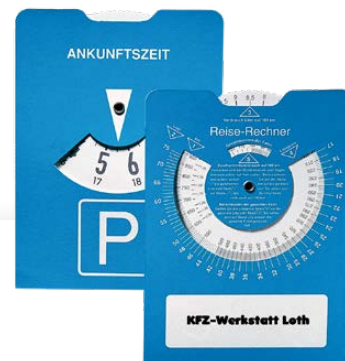

Cardboard parking disk *Travel calculator*

Keep an eye on your petrol expenses. Parking disk with travel expense calculator on rear turn the disk to calculate your travel expense. Complies with paragraph 41 StVO (German highway code).

paper/paperboard
150 x 110 x 1 mm

500 pcs, without individual carton
5