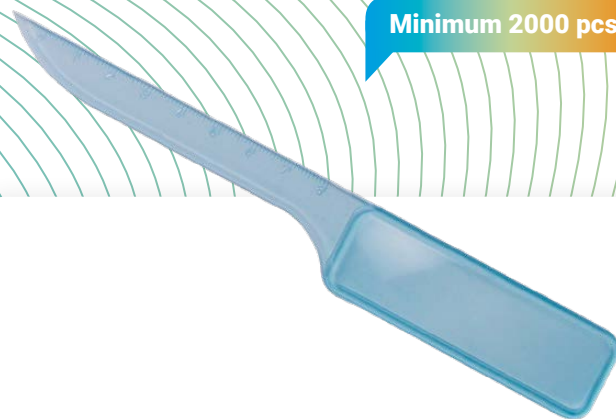

Practical and handy paper knife with integrated 6cm ruler.

Plastic / PS
110 x 50 x 3 mm

500 pcs, without individual carton
5

Minimum 2000 pcs

Paper knife *Ruler & lens*

3 functions and just 6g weight. Paper knife with special Fresnel lens and an 8cm ruler.